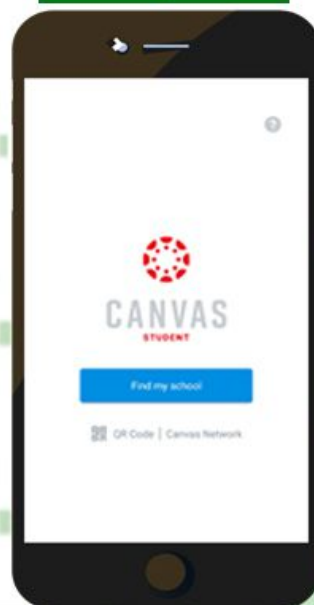

Follow these simple steps:

Step 1

Install the "Canvas Student" app from PlayStore or AppStore

Step 2

Type **SAINT PAUL SCHOOL OF PROFESSIONAL STUDIES** in the "Find My School" Tab

Step 3

Log-in using your **GSuite** Account