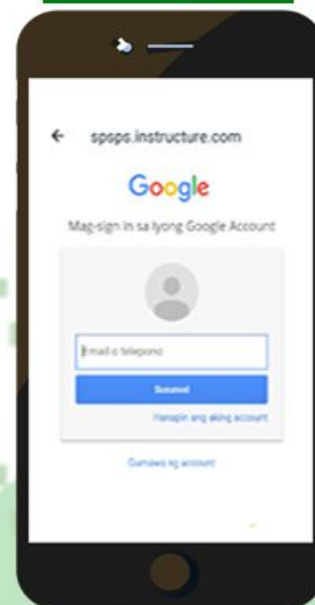

Follow these simple steps:

Step 1

Install the "Canvas Student" app from PlayStore or AppStore

Step 2

Type **SAINT PAUL SCHOOL OF PROFESSIONAL STUDIES** in the "Find My School" Tab

Step 3

Log-in using your **GSuite** Account