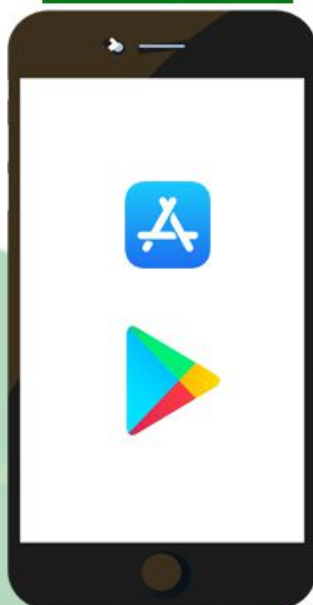

Follow these simple steps:

Step 1

Install the "Canvas Student" app from PlayStore or AppStore

Step 2

Type **SAINT PAUL SCHOOL OF PROFESSIONAL STUDIES** in the "Find My School" Tab

Step 3

Log-in using your **GSuite** Account