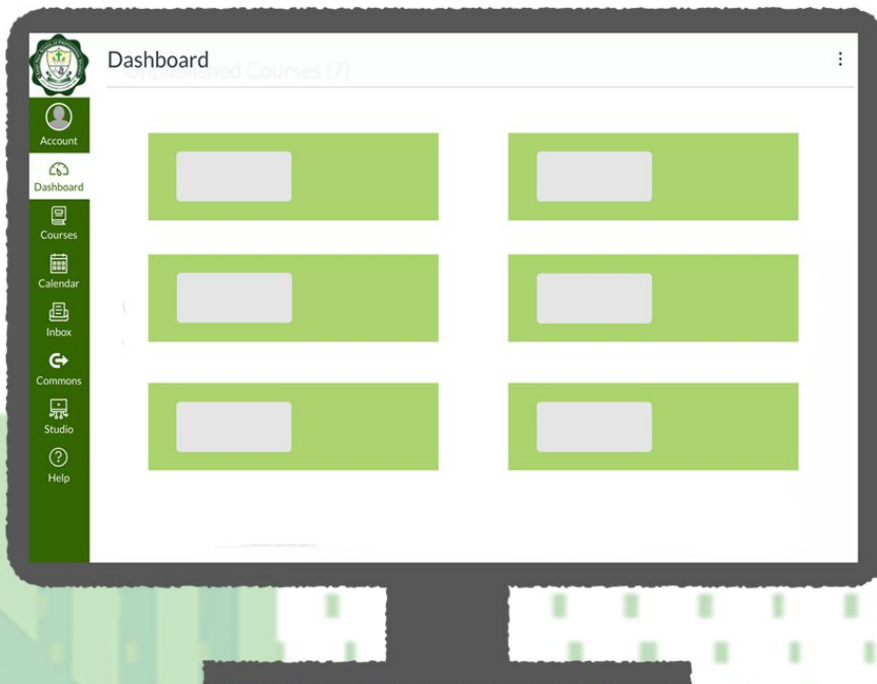

SAINT PAUL SCHOOL
of **PROFESSIONAL STUDIES**

Authenticate your log-in using your
G Suite account or **@spsps.edu.ph** email.

SAINT PAUL SCHOOL *of PROFESSIONAL STUDIES*

S

Scan through your dashboard to see all your enrolled subjects in a given block. No need to self-enroll. You will automatically be enrolled in all of your subjects.

SAINT PAUL SCHOOL
of **PROFESSIONAL STUDIES**

You can now engage and connect with your teachers and classmates. Enjoy learning anytime and anywhere.

You can also attend your classes, answer discussions and do assignments through your mobile phone.